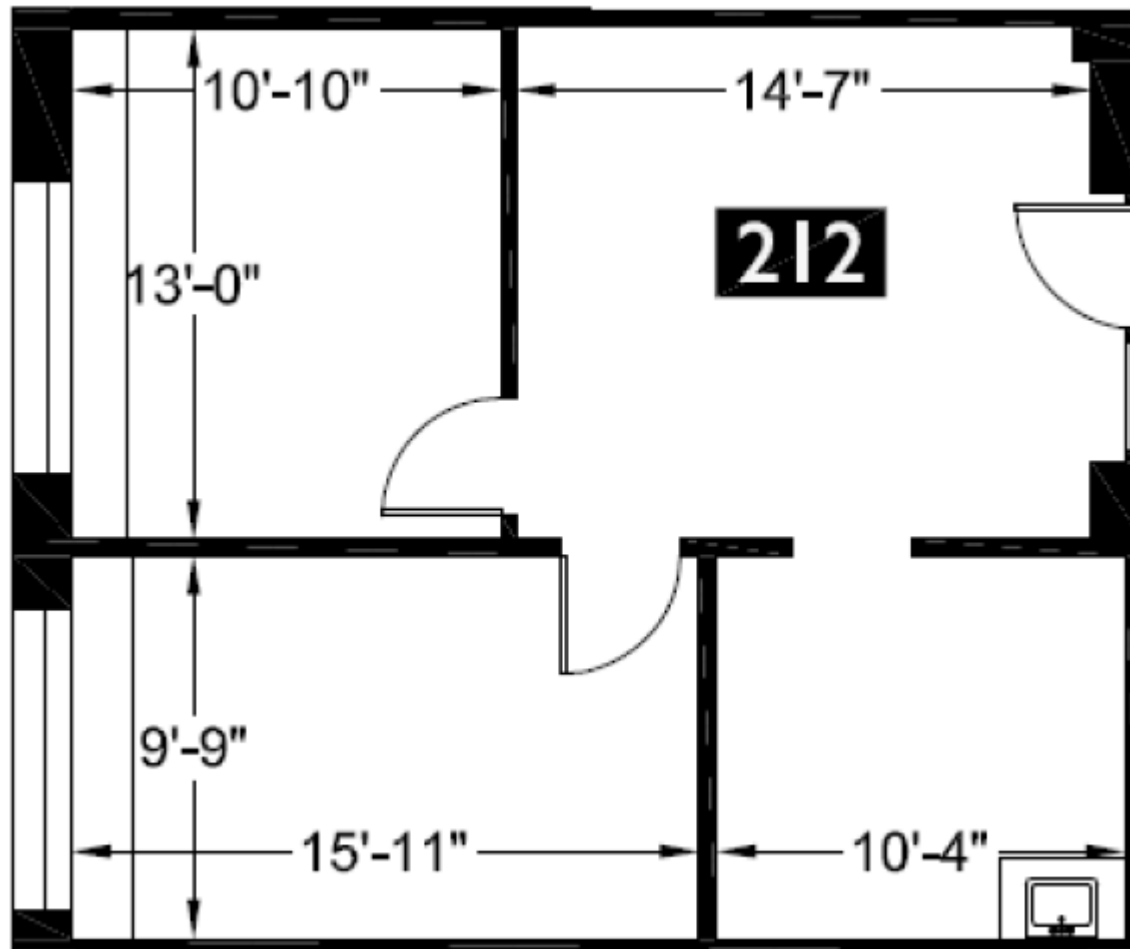

COLMAN BUILDING

8 1 1 F I R S T A V E N U E

SUITE 212 762 Rentable Square Feet

www.colmanbuilding.com