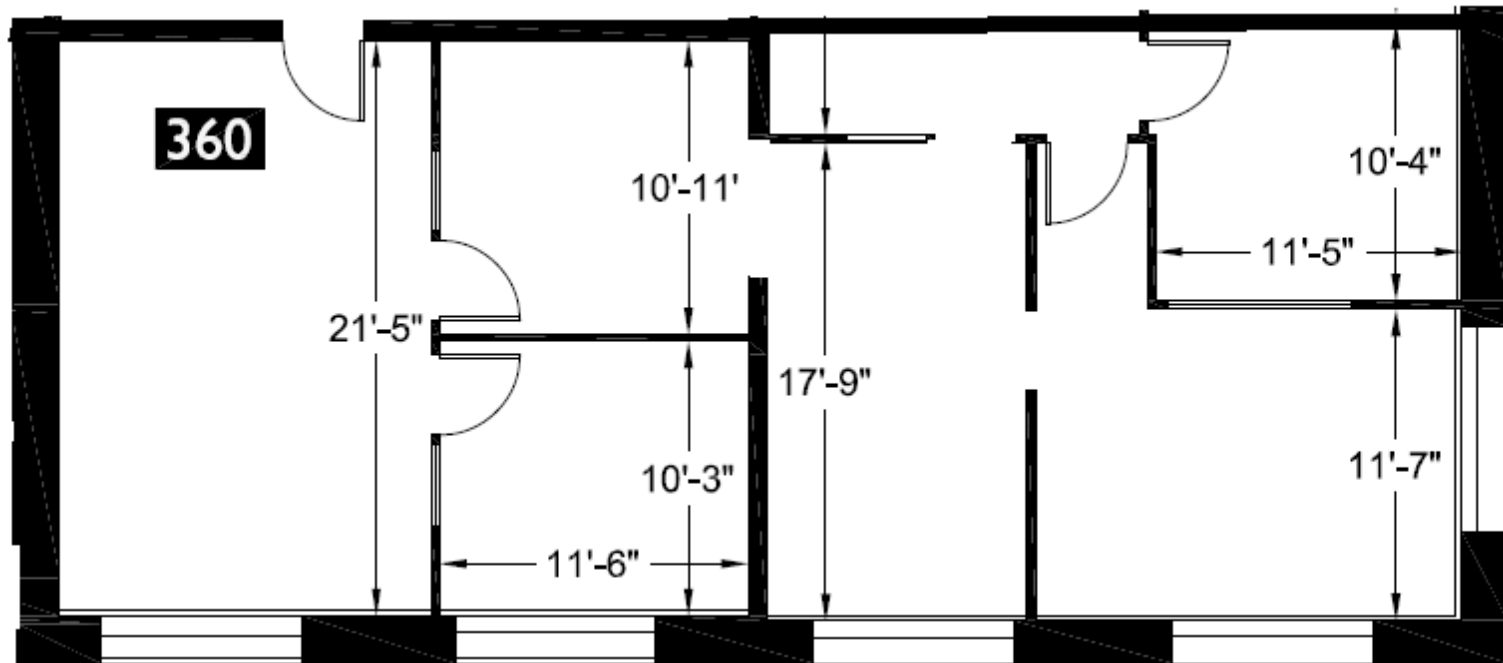

# COLMAN BUILDING

8 1 1 F I R S T A V E N U E

SUITE 360 1,283 Rentable Square Feet

[www.colmanbuilding.com](http://www.colmanbuilding.com)